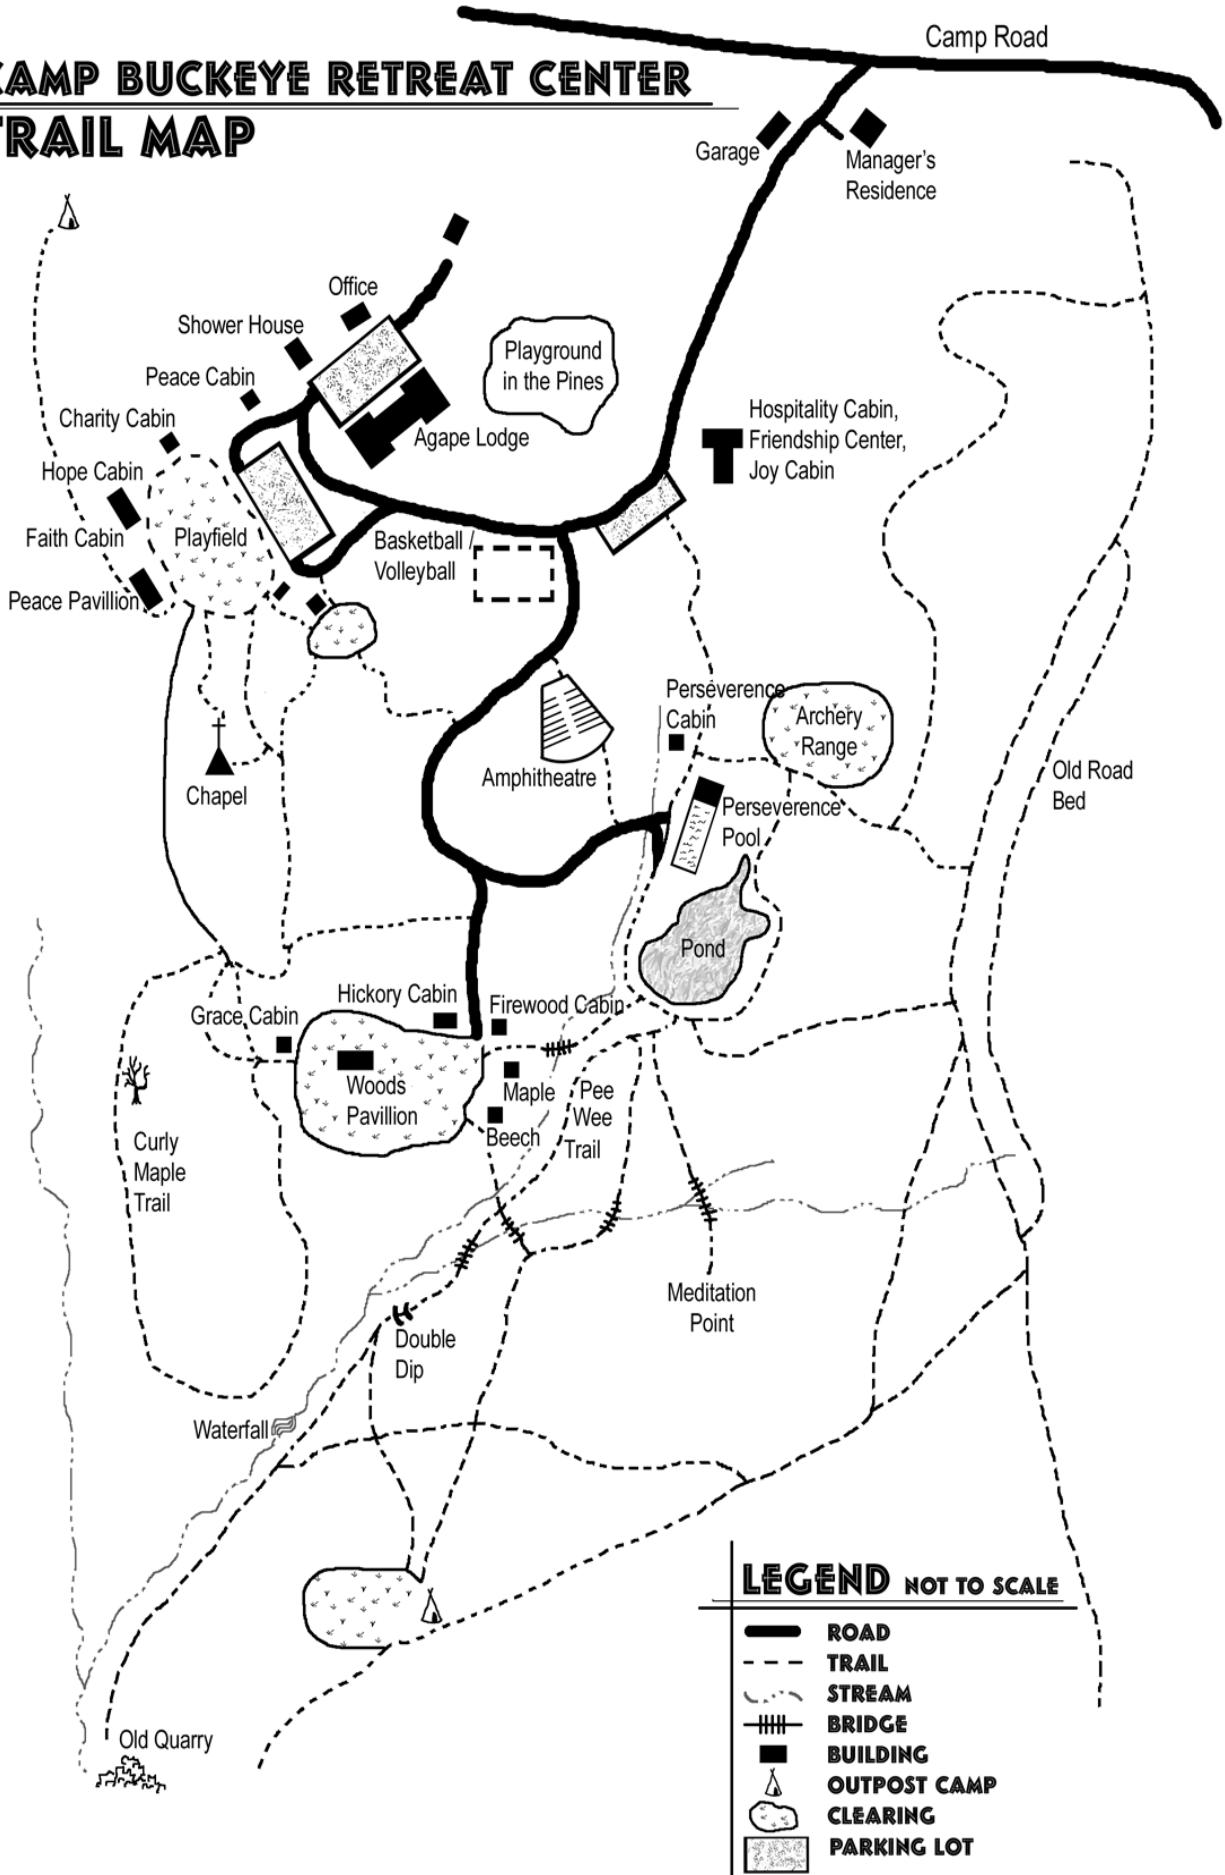

CAMP BUCKEYE RETREAT CENTER

TRAIL MAP

LEGEND NOT TO SCALE

-  ROAD
-  TRAIL
-  STREAM
-  BRIDGE
-  BUILDING
-  OUTPOST CAMP
-  CLEARING
-  PARKING LOT